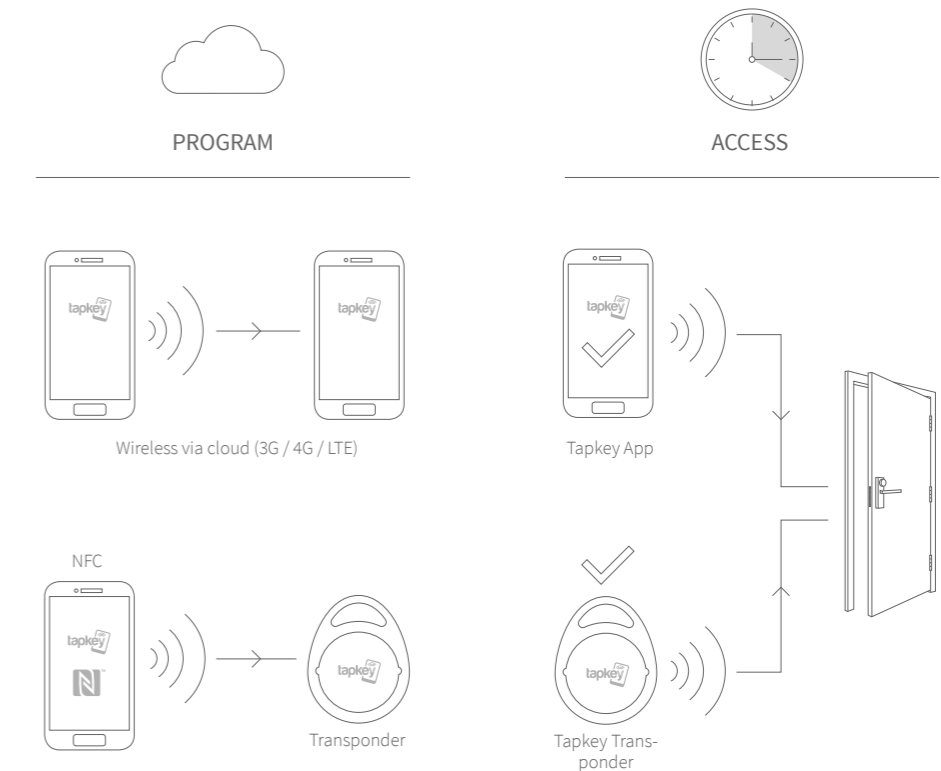

proof of reliability and long life.

Just like the digital devices, the Tapkey app is easy to use. It activates a DOM Tapkey device via the NFC (Near Field Communication) of a smartphone. The admin user can give authorisations to other users, safely and securely, via a highly protected Tapkey ID or Google ID.

THE TAPKEY APP PROVIDES EASY MOBILE ACCESS.

You can create your own digital locking system within minutes. There are three simple steps: download the Tapkey app via Google or the Apple store, activate your account, connect your

locking device for your digital cylinder in the entrance door and garage (for example), and there you go! In just a few steps you can authorise users to open or close a door with a digital device or DOM Tapkey tag.

How to use

Complete system

- Manage access authorisations via app
- Three smartphone licences per user free of charge: you can mix the licences in your total system - e.g. two user licences at device one and four user licences at device two.
- Open without Internet access
- Additional usage of DOM Tapkey hardware tag
- Use your existing Google ID (no extra registration needed) or Tapkey ID
- Program your tag with your smartphone.
- DOM Tapkey locking devices are stand-alone; no other devices to install near or in the door
- Easy creation of a new Google ID account
- High secure communication by using end-to-end encryption
- Open system: use the app, your smartphone and tag on different locking devices of different manufacturers
- Open platform: use the same smartphone, tag and app to open your home, work place, delivery mailbox, car (car sharing), hotel room, parking space and activate your alarm system