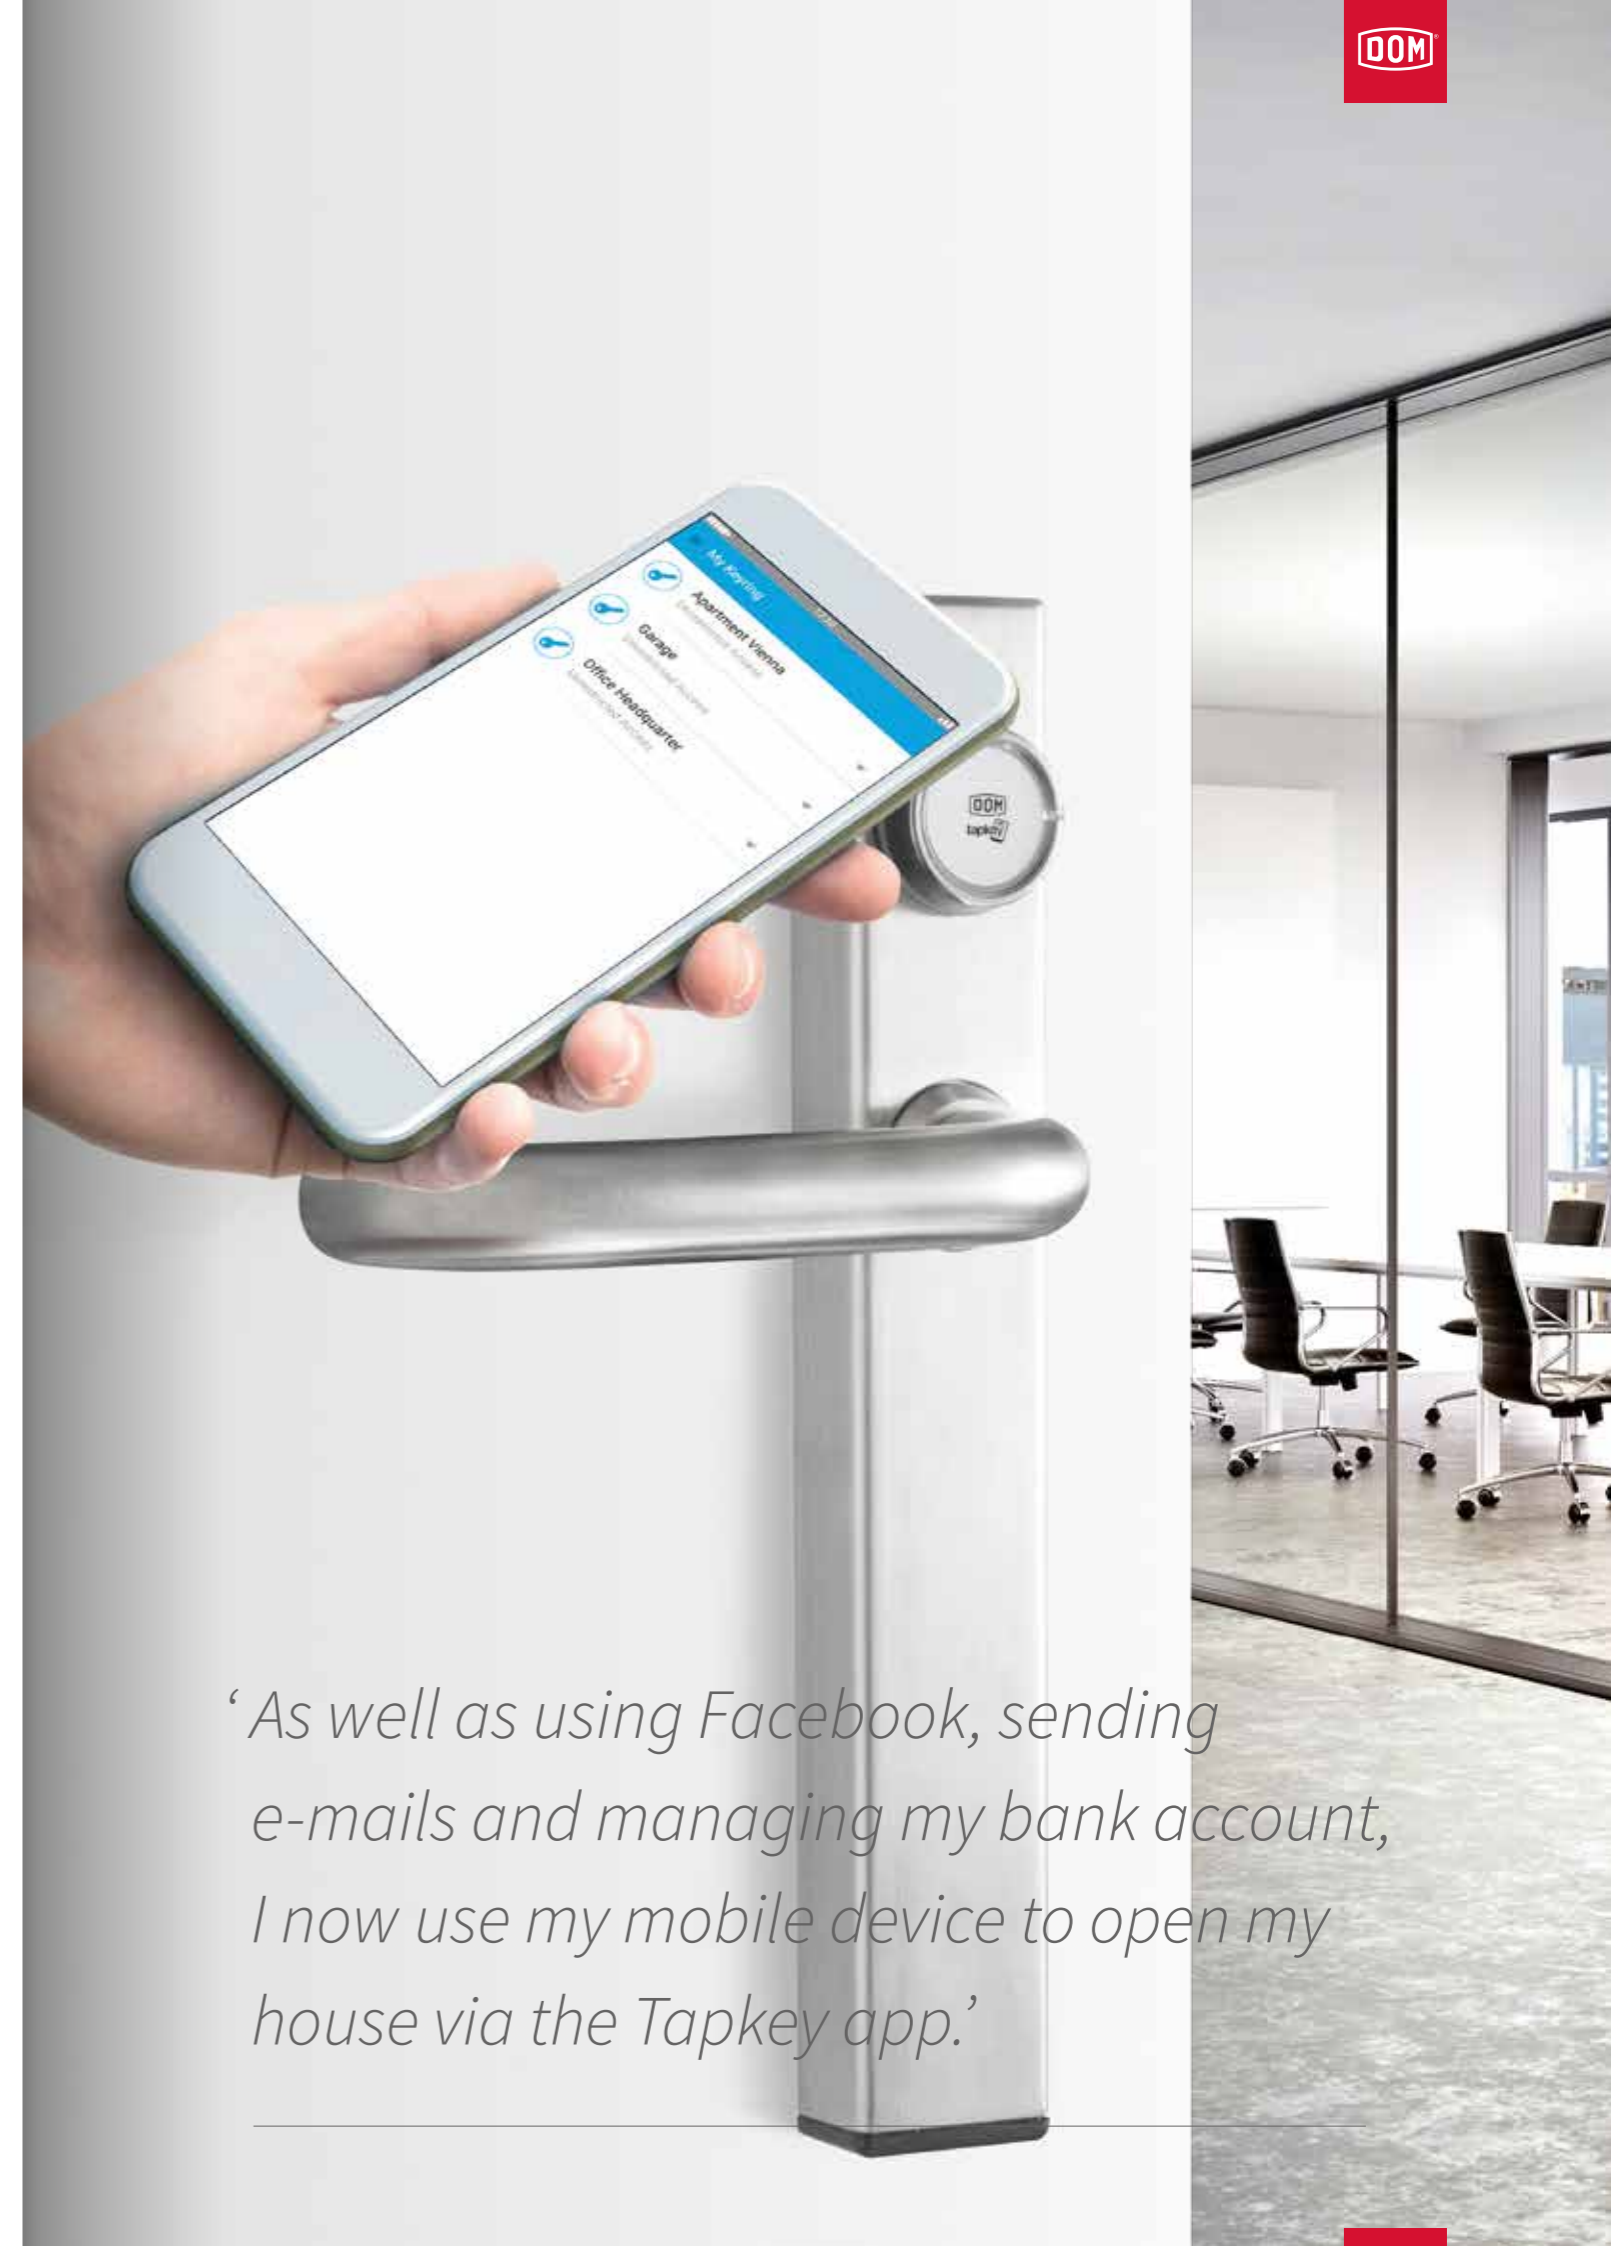

DOM Tapkey

EASY MOBILE ACCESS

DOM Tapkey

Start your new easy and flexible life with Dom Tapkey
Easy Mobile Access for all your security needs

DOM Digital Cylinder, handle and wallreader:

- Our digital cylinders and handles are renowned not only for the quality of the materials but also the high level of security.
- The DOM Tapkey cylinder in Euro profile has always VdS BZ+, SKG ***, IP 65 and T90
- Solutions for fire doors T30 (digital handle) to T90 (digital cylinder)
- Solutions for escape and panic doors (DIN EN 179 and 1125)
- High quality
- Wide range of digital hardware products for nearly every door situation
- Twelve different digital cylinder variants (for various types of doors)
- Long battery life
- Easy battery change
- Also available as Swiss 22mm round profile and Scandinavian round and oval profile, digital handles variants for indoor and outdoor and digital padlocks

‘As well as using Facebook, sending e-mails and managing my bank account, I now use my mobile device to open my house via the Tapkey app.’