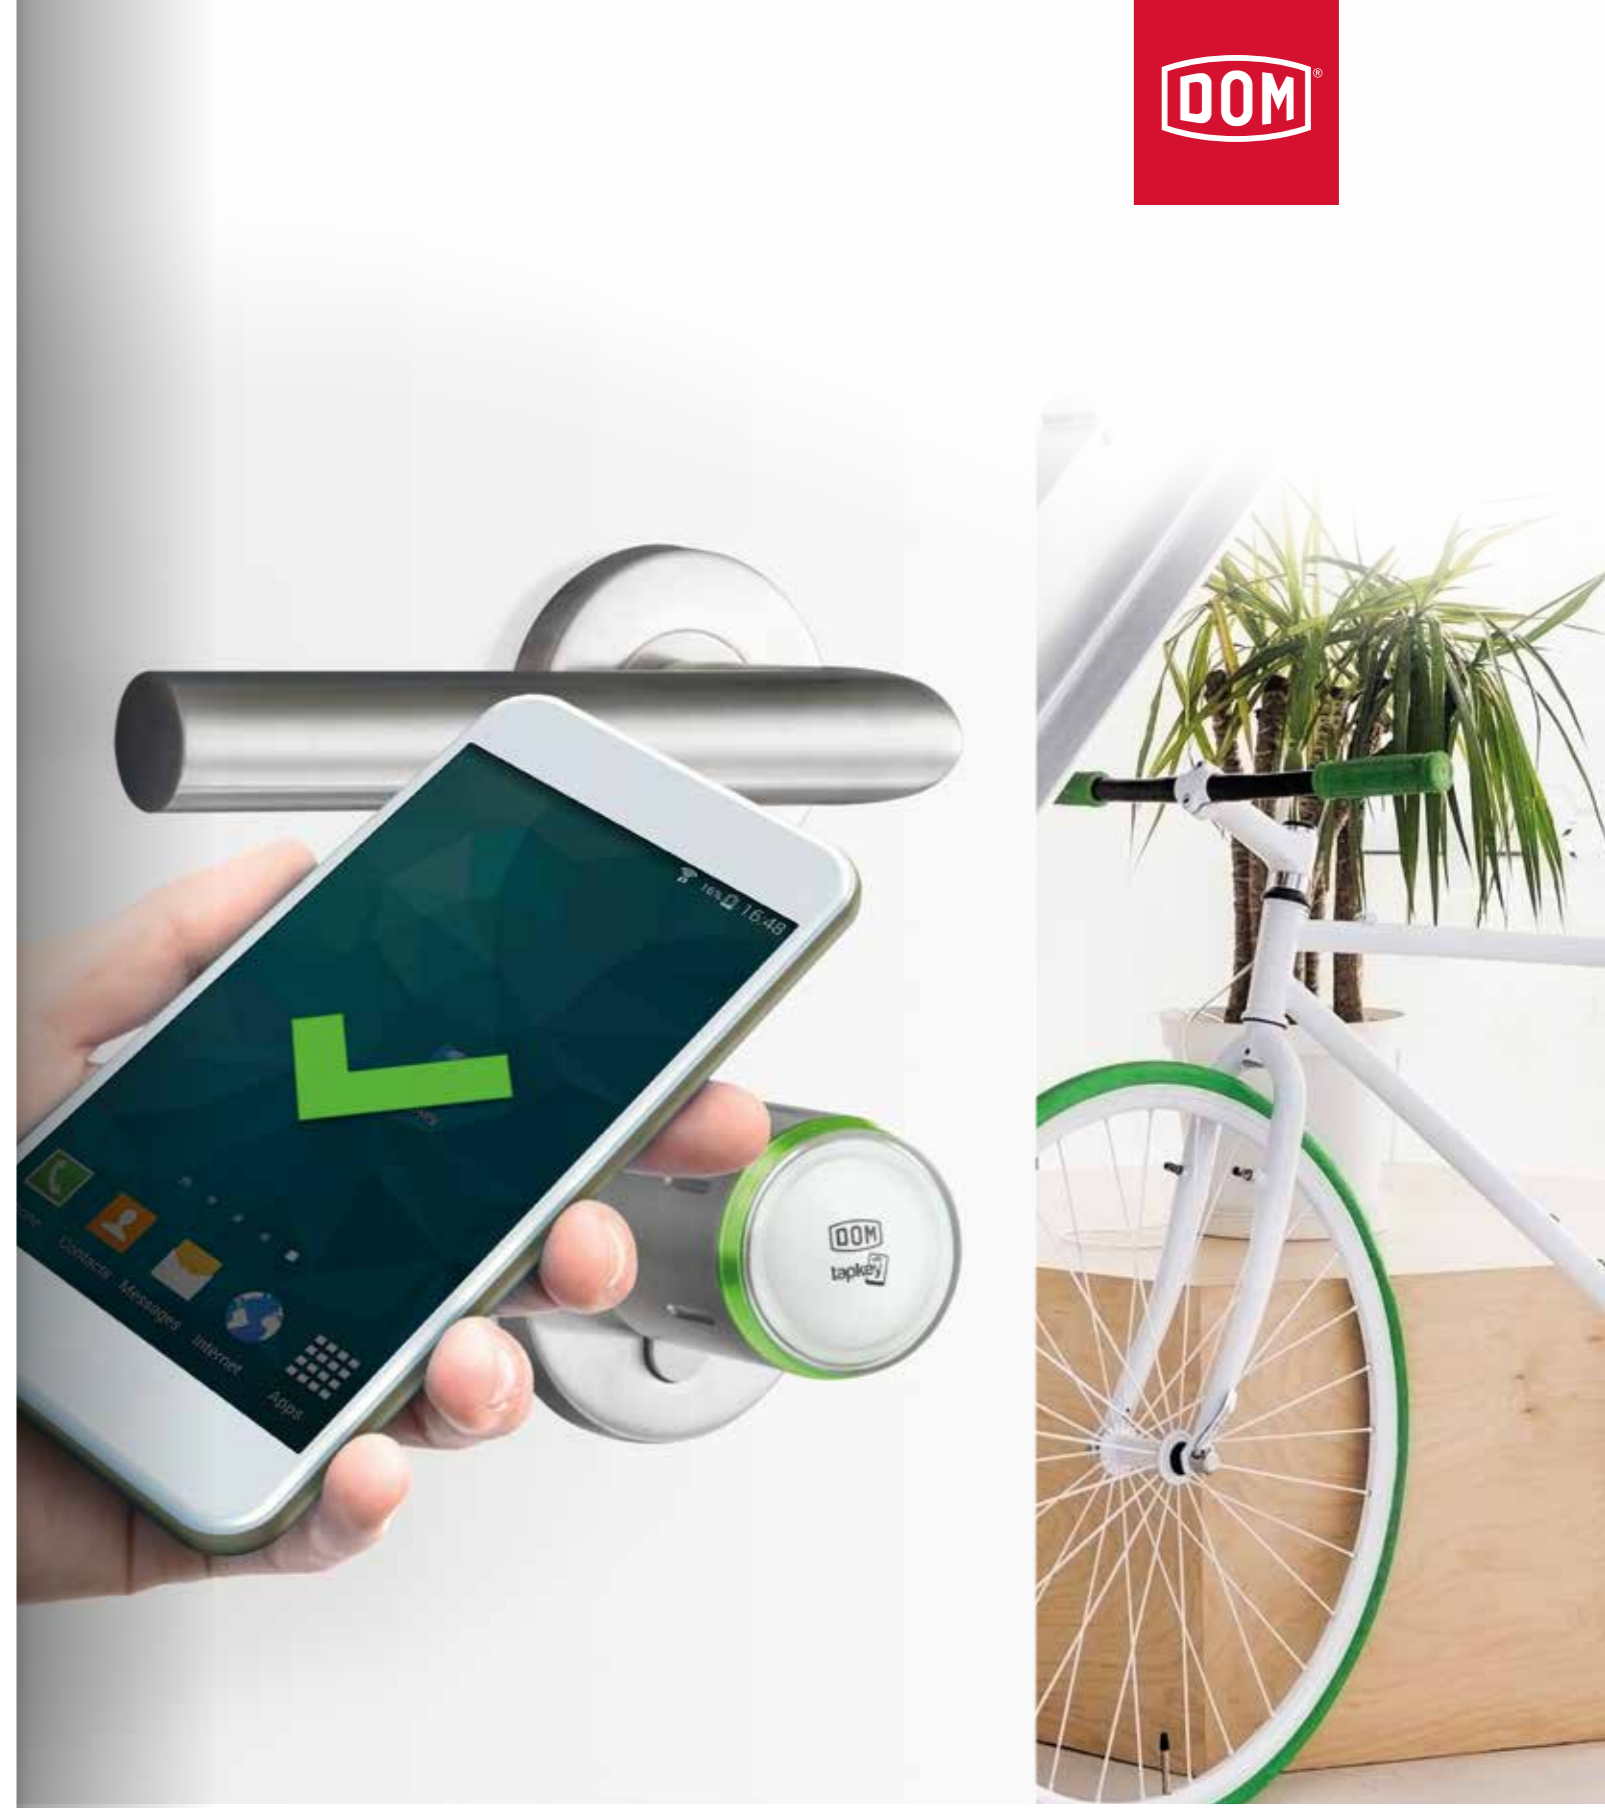

THE GREEN LIGHT FOR INCREASED CONVENIENCE AND SECURITY
Open the door to a new dimension of convenience and safety. DOM products provide you with access solutions.

If you have any questions or would like to order DOM products, don't hesitate to contact us. You will find our contact information at www.dom-group.eu

Your expert security advisor:

Subject to technical modifications

EDV-Nr. MKTIFEZ98868 / EN / 1 / 09.16

DOM Tapkey

Easy Mobile Access