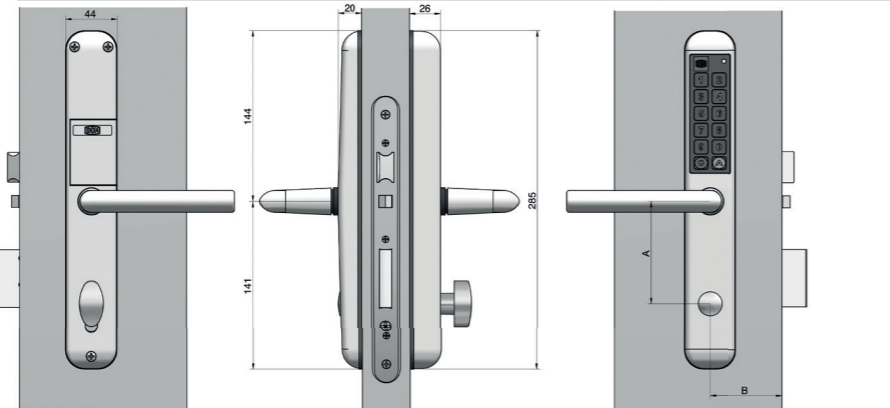

Easykey

Access control system with Numeric & Braille keyboard that can be used without cards or keys.

Adaptable to almost any mortise lock on the market,

Easykey provides security and control, being a simple and comfortable tool in restricted environments (e.g. offices, hospitals, private areas or public buildings).

Easykey ADAPT version

Easykey SLIM version

TECHNICAL DETAILS

Cycles	40.000
Material	Steel / Zamak
Finish	Stainless steel
Handle	Square
Reversible Left / Right	Yes
Interaxis	70, 72, 85, 92 mm
Backset	22 mm and more
Door thickness	35 – 80 mm
Spindle / Follower	7 & 8 mm
Fixation	5 screws
Battery	Lithium battery, CR-P2 (6V)
Battery life	2 years
Light signals	Yes, green / red
Acoustic signals	Yes
Included accessories	Battery, fixation kit, mounting instruction
On request	Gold Finish Spindle 9 mm Other door thickness U-shape handle Renovation plate

Standard cylinder dimensions for Easykey SLIM

Door thickness, mm for centered doors	35	40	45	50	55	60	65	70	75	80
Cylinder dimension, mm outside/inside	30/45	30/50	30/50	35/55	35/55	40/60	40/60	45/65	45/65	50/70