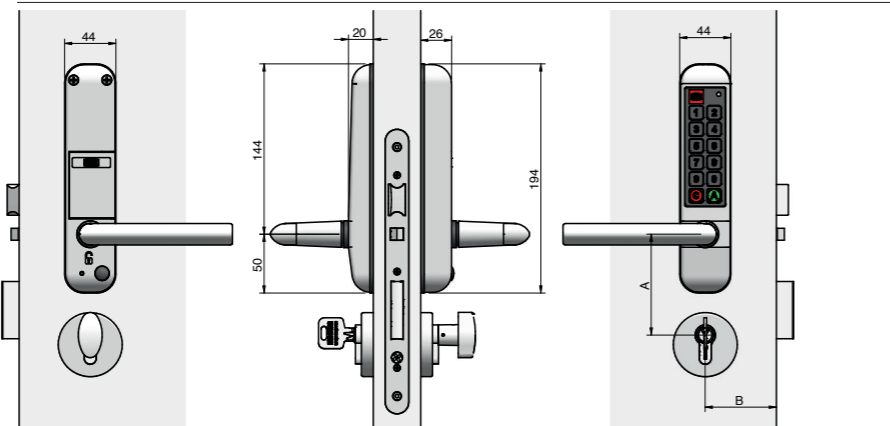

Easykey

Access control system with Numeric & Braille keyboard that can be used without cards or keys.

Adaptable to almost any mortise lock on the market,

Easykey provides security and control, being a simple and comfortable tool in restricted environments (e.g. offices, hospitals, private areas or public buildings).

Easykey ADAPT version

Easykey SLIM version

TECHNICAL DETAILS

Cycles	40.000
Material	Steel / Zamak
Finish	Stainless steel
Handle	Square
Reversible Left / Right	Yes
Interaxis	70, 72, 85, 92 mm
Backset	22 mm and more
Door thickness	35 – 80 mm
Spindle / Follower	7 & 8 mm
Fixation	5 screws
Battery	Lithium battery, CR-P2 (6V)
Battery life	2 years
Light signals	Yes, green / red
Acoustic signals	Yes
Included accessories	Battery, fixation kit, mounting instruction
On request	Gold Finish Spindle 9 mm Other door thickness U-shape handle Renovation plate